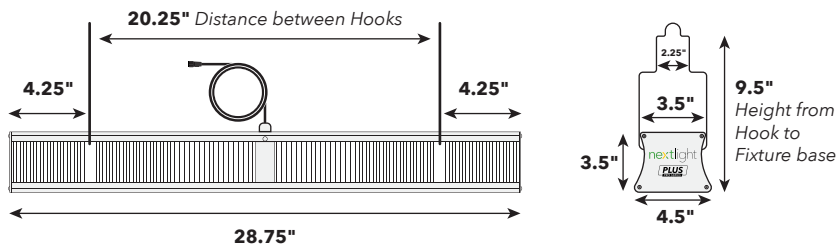

Product Dimensions

Fixture Dimensions