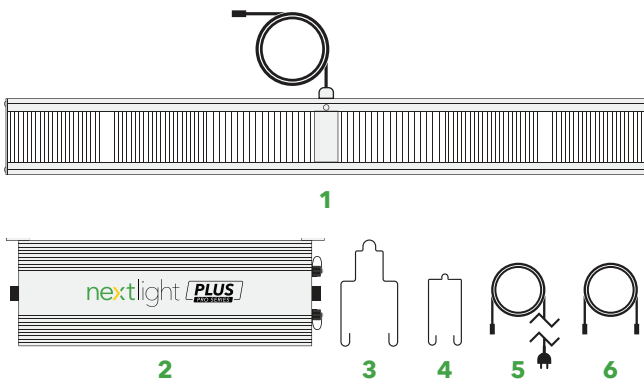

nextlight.com

Package Contents

- 1 Fixture with Attached DC Out Power Cord (2') **x1**
- 2 Driver **x1**
- 3 Fixture Hooks **x2**
- 4 Driver Hooks **x2**
- 5 NextLight Pro Series Power Cord (10') **x1**
(see available *Power Cord Voltage Options*)
- 6 NextLight Pro Series Control Cable (20') **x1**

Power Cord Voltage Options

Technical Specifications

SPECIFICATION	NEXTLIGHT PLUS PRO
Operating Voltage	120-277 VAC
Operating Frequency	50/60 Hz
Input Current	2.67A @ 120V, 1.34A @ 240V, 1.16A @ 277V
PPF	800
Energy Use	320 Watts (305W @ 277V)
PPF/Watt	2.6
Operating Temperature	-4°F to 104°F (-20°C to 40°C)
BTU Output	1100
Fixture Dimensions (in/mm)	28.75 x 3.5 x 4.5 / 726.7 x 85.9 x 111.7
Driver Dimensions (in/mm)	14.75 x 5 x 2.25 / 374 x 124.4 x 54.5
Weight	17 lbs (7.71 kg)
Warranty	5 Year Full
Life Rating	Q90 > 50,000 Hours
Certifications	DLC Hort, CE, UL 8800
Environment	IP65, Wet Rated

Product Dimensions

Fixture Dimensions

Driver Dimensions

NextLight Full Spectrum LED

NextLight fixtures emit a full spectrum, bright white light which is more sun-like than even your traditional HPS. Using this spectrum you can expect tighter internodal spacing and better overall quality.